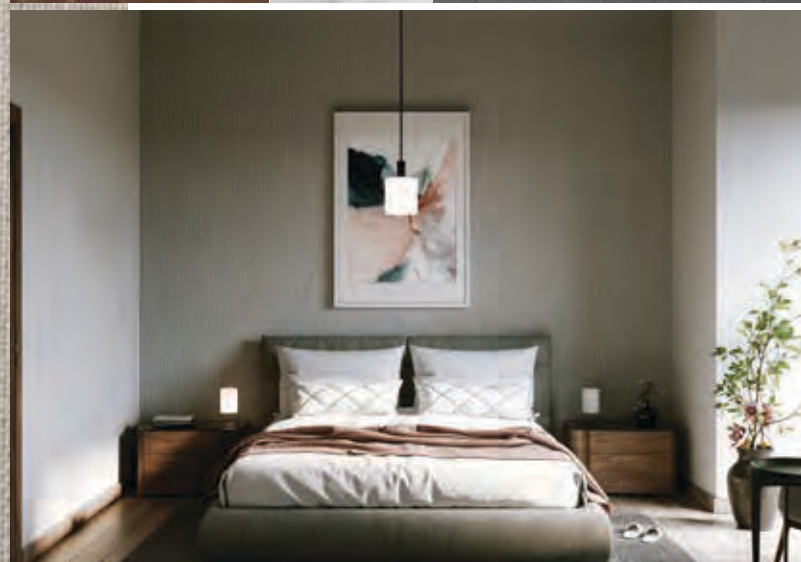

AVANTE- GARDE